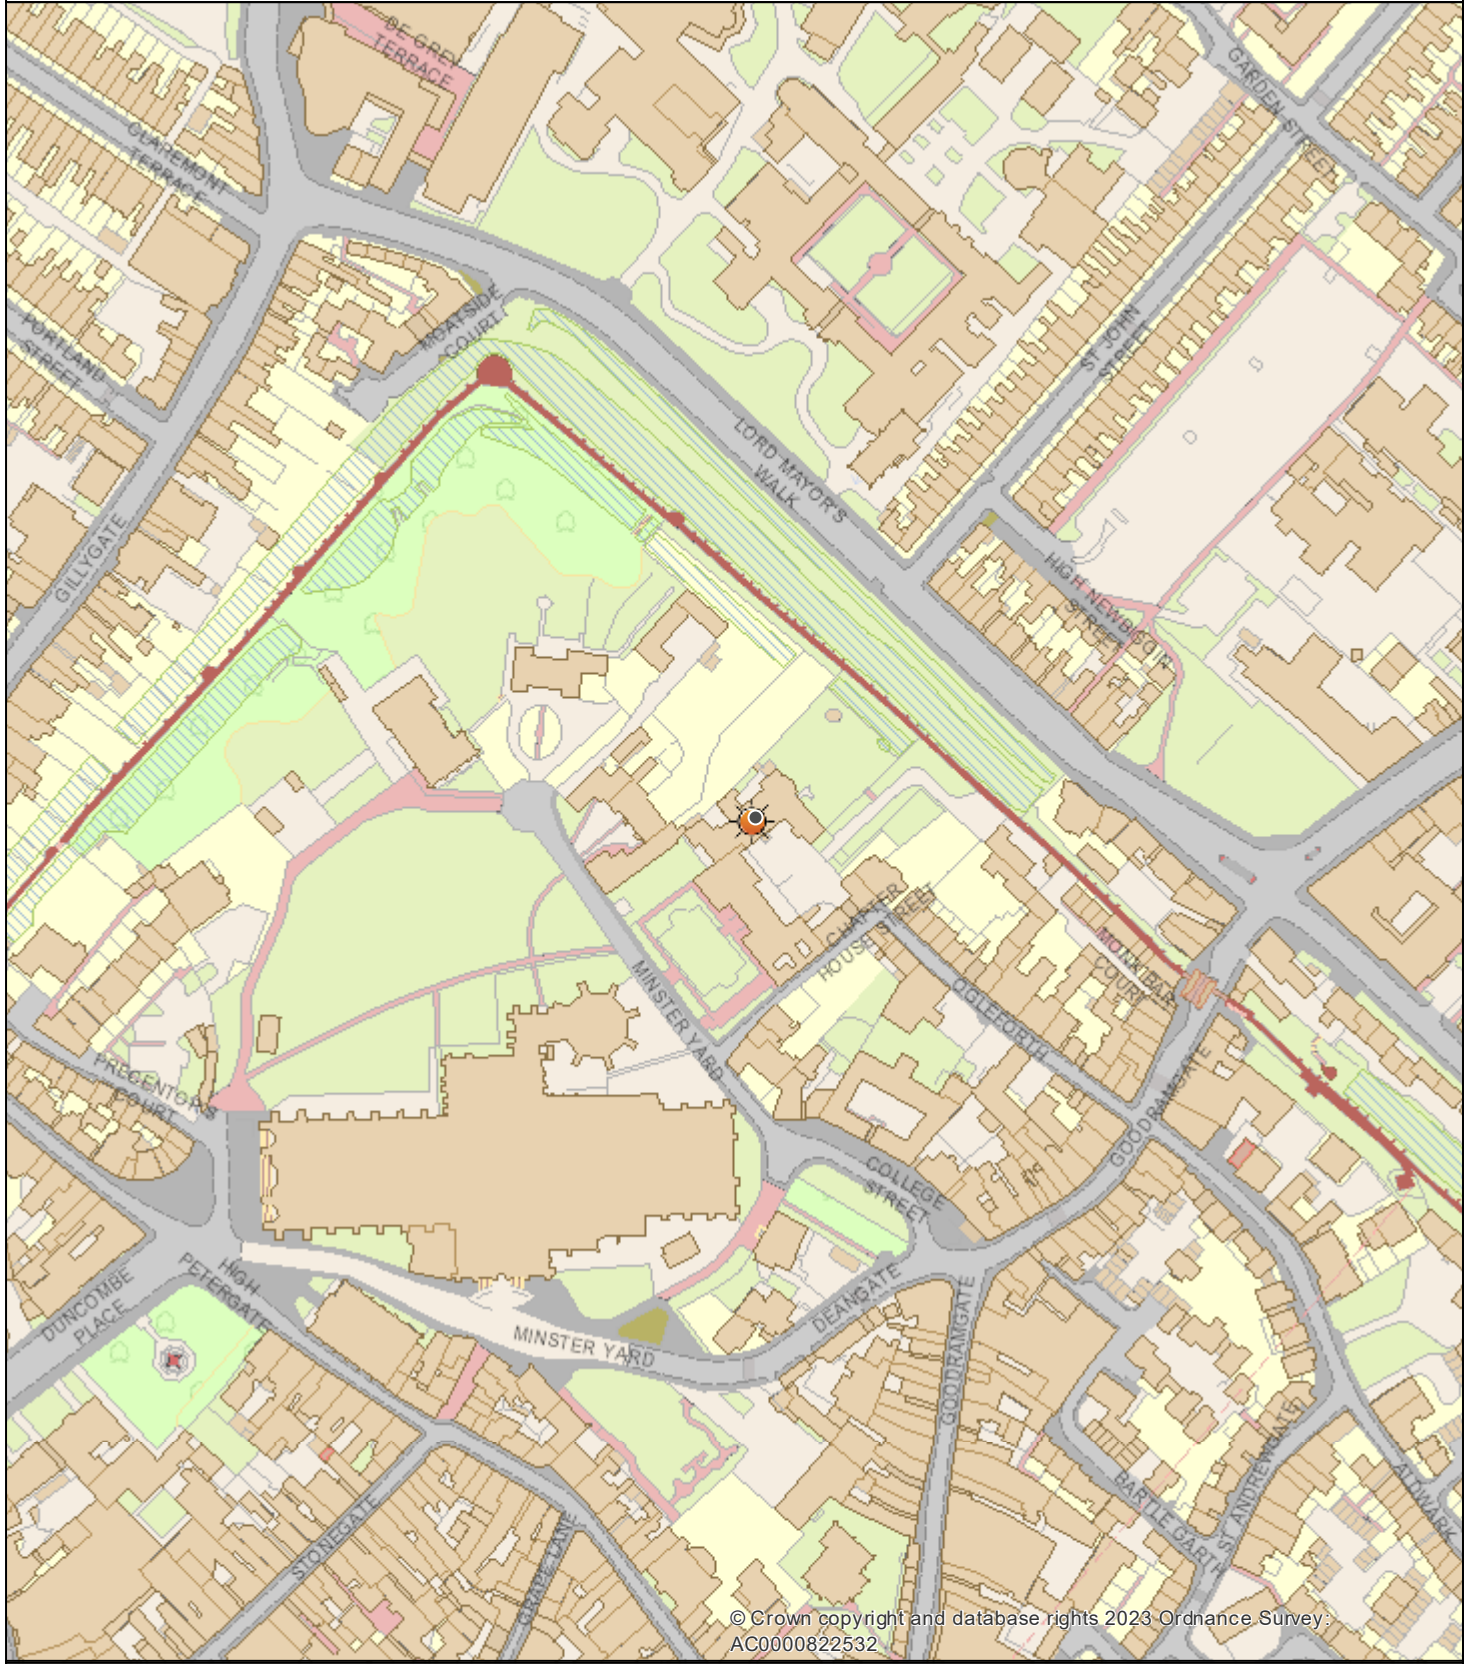

Map of area

Date: 23 Oct 2023
Author: City of York Council
Scale: 1:2,500